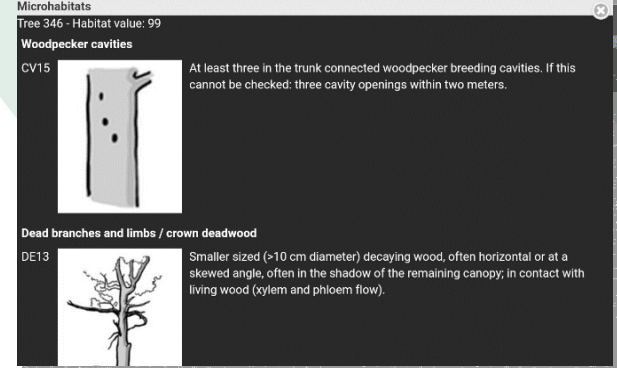

# Catalogue of tree microhabitats

Reference field list

Marteloscopes are silvicultural training sites of usually one hectare in which all trees are numbered, mapped and recorded.

Using an evaluation and simulation software virtual tree selection exercises can be performed. The software allows to display the results of silvicultural interventions and future impacts for the stand.

Look into a mould cavity (adaped from Larrieu, 2014)

Woodpecker "flute"  
/ cavity string

Bark loss 25 - 600 cm<sup>2</sup>,  
decay stage < 3

Bark loss > 600 cm<sup>2</sup>,  
decay stage < 3

CV15

IN11

IN12