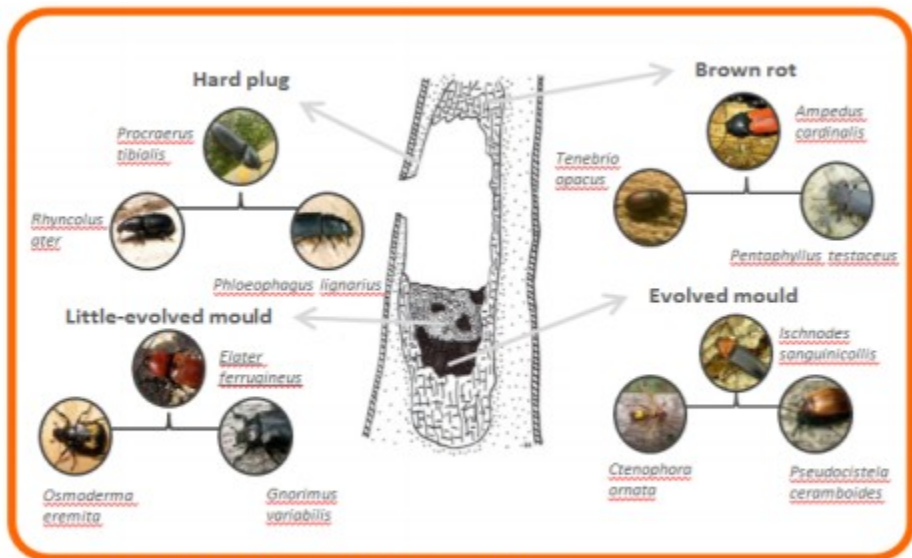

# Catalogue of tree microhabitats

Reference field list

Marteloscopes are silvicultural training sites of usually one hectare in which all trees are numbered, mapped and recorded.

Using an evaluation and simulation software virtual tree selection exercises can be performed. The software allows to display the results of silvicultural interventions and future impacts for the stand.

Look into a mould cavity (adaped from Larrieu, 2014)

Woodpecker "flute"  
/ cavity string

Bark loss 25 - 600 cm<sup>2</sup>,  
decay stage < 3

Bark loss > 600 cm<sup>2</sup>,  
decay stage < 3

CV15

IN11

IN12