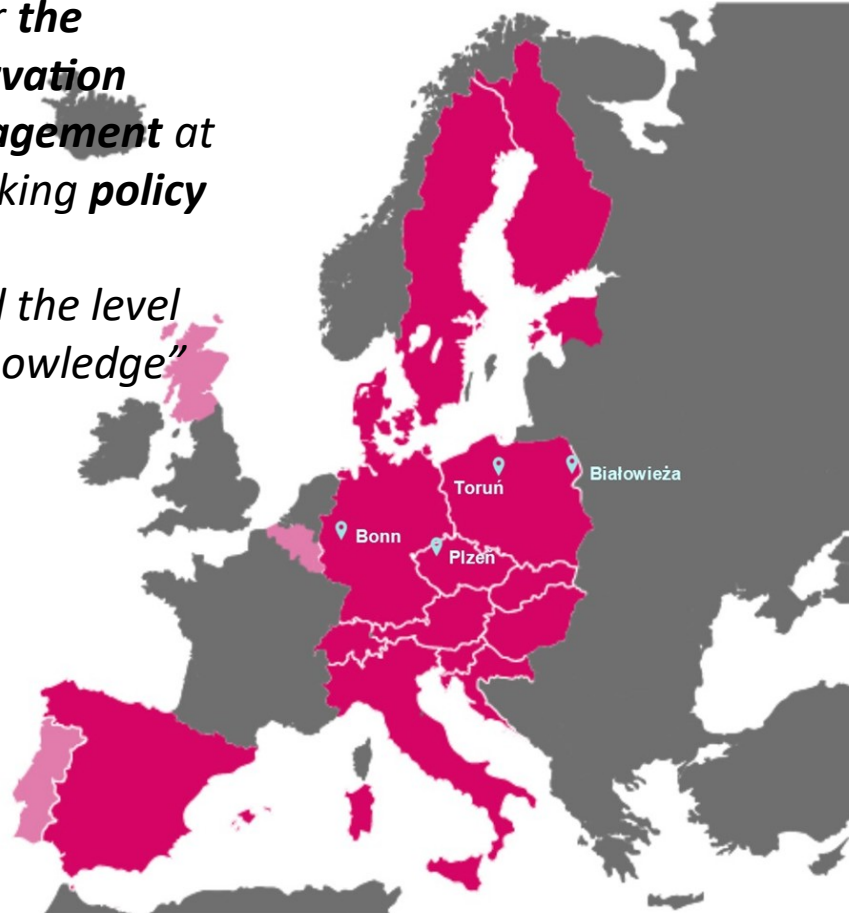

## *Integrate+ : an example of a network of demonstration and training areas in Europe*

Per Lynge Jensen (Team Manager -The Nature Agency  
Ministry of Food and Environment, Denmark – Chair of integrate+ network)

**PALERMO | 11 NOVEMBRE 2019**

**LIFE E RETE NATURA 2000**

Dall'esperienza dei Progetti verso un modello condiviso per la Gestione Forestale

**LIFE AND NATURA 2000 NETWORK**

From Projects experience to a shared model for Forest Management

*“The European network INTEGRATE promotes and advances forest management approaches for **the integration of nature conservation into sustainable forest management** at three levels: the decision-making **policy level**, the level of forest **practitioners/managers**, and the level of **research and academic knowledge**”*

- Network member countries
- Network observer countries/regions

📍 Network meetings

**Bonn:** network kick-off

**Plzeň:** Combining ecology and economy

**Białowieża:** Strategies to deal with bark beetle out breaks