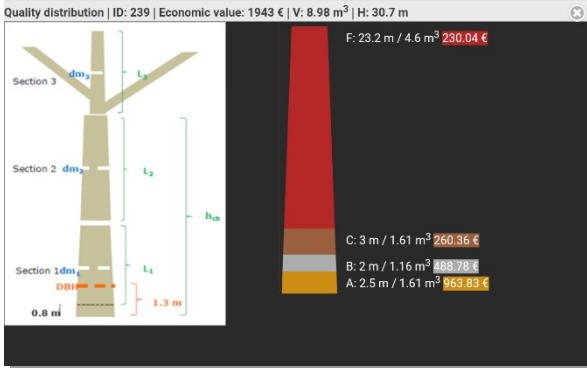

# Catalogue of tree microhabitats

Reference field list

Marteloscopes are silvicultural training sites of usually one hectare in which all trees are numbered, mapped and recorded.

Using an evaluation and simulation software virtual tree selection exercises can be performed. The software allows to display the results of silvicultural interventions and future impacts for the stand.