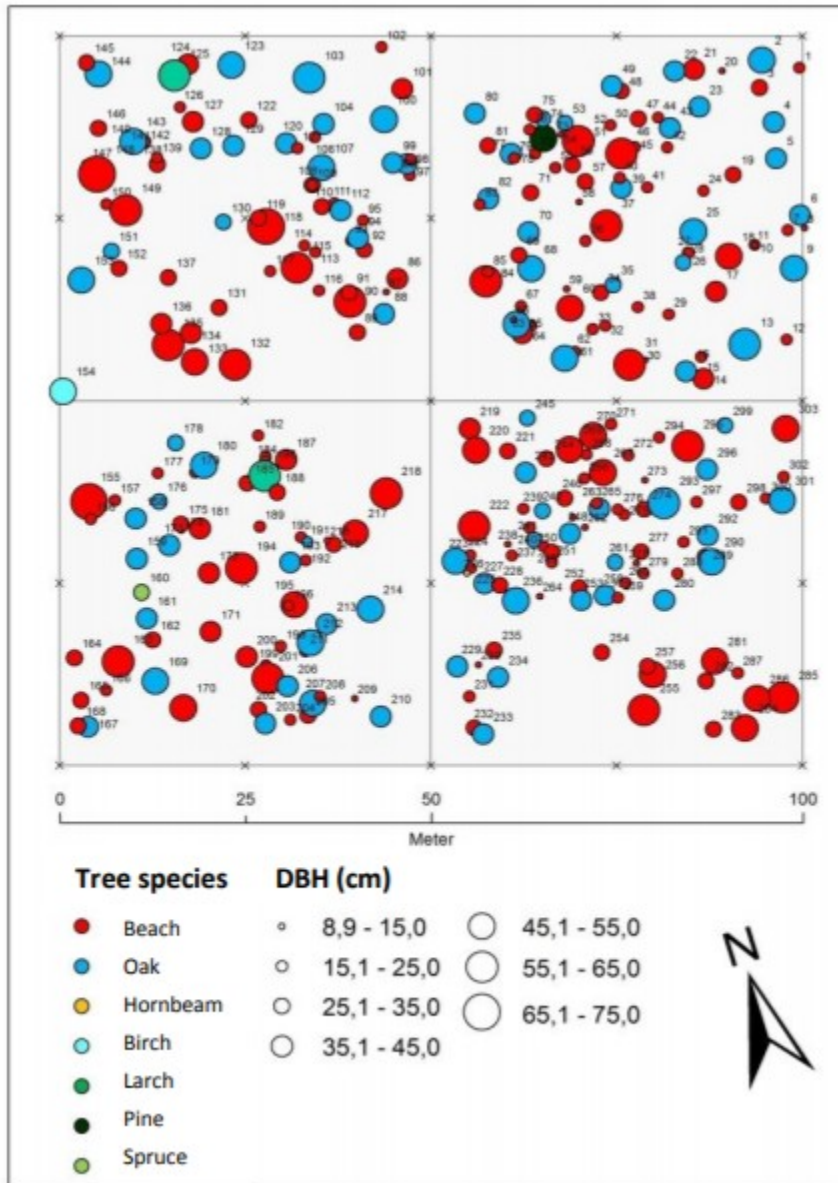

- Network member countries
- Network observer countries/regions

📍 Network meetings

**Bonn:** network kick-off

**Plzeň:** Combining ecology and economy

**Białowieża:** Strategies to deal with bark beetle out breaks

# Catalogue of tree microhabitats

Reference field list

Marteloscopes are silvicultural training sites of usually one hectare in which all trees are numbered, mapped and recorded.

Using an evaluation and simulation software virtual tree selection exercises can be performed. The software allows to display the results of silvicultural interventions and future impacts for the stand.

Look into a mould cavity (adaped from Larrieu, 2014)

Woodpecker "flute"  
/ cavity string

Bark loss 25 - 600 cm<sup>2</sup>,  
decay stage < 3

Bark loss > 600 cm<sup>2</sup>,  
decay stage < 3

CV15

IN11

IN12